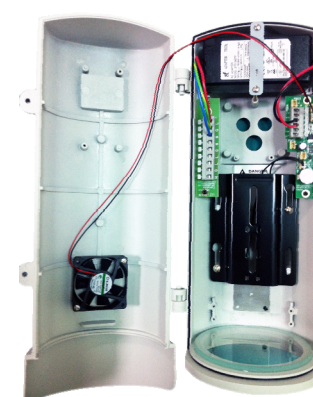

### Features

- Waterproof complies with the IP66 standard
- Side opening, easy to install camera
- Die-cast aluminium, resistant to impacts
- 25 kg (55lb.) load rating
- Easy installation
- Resistant to salt damage
- Sturdy joint
- Internal cable management
- 6mm tempered glass cover
- Available accessories: sunshield, heater, camera power supply and blower